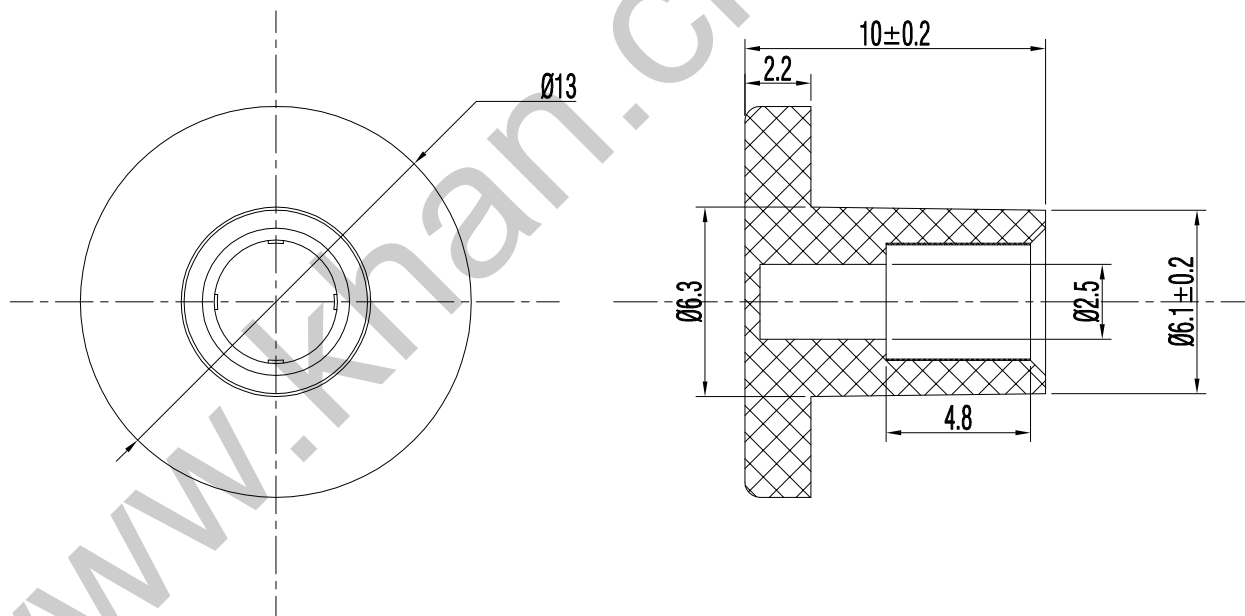

SWITCH CAP
P/N:SC008

Materials PC

Color Black
(OEM AVAILABLE)

Packaging

Bulk Package
Inner Package: Plastic bag
Outter Package: Carton

WENZHOU KHAN ELECTRONIC

VERSION		PROJECTION	DESIGNED	Wei Lin
KH14FE22E			CHECKED	ZhongJu Peng
SCALE	SIZE	 Dimensions are shown:mm(inches)	APPROVED	Johan Xu
5:1	A4		2022.05.11	